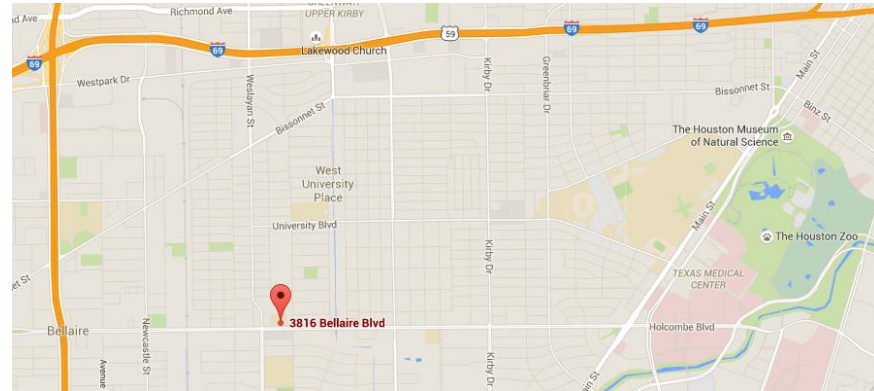

ST. MARK'S EPISCOPAL CHURCH

3816 Bellaire Blvd. | Houston, TX 77025
713.664.3466

To the Church Office When you arrive at our Parking Lot, follow the sidewalk toward Stella Link. The Church Office doors will be on your right when you near the end. Ring the doorbell during office hours and someone will assist you.

From 610 West Go south on 610. Exit Bellaire Blvd. Turn left on Bellaire Blvd. Drive 1.3 miles. St. Mark's is on the left after Stella Link Rd.

From 288 Take 610 West to Stella Link Rd. Turn right on Stella Link Rd. Drive 2.6 miles. Turn right on Bellaire Blvd. St. Mark's is on the left.

From 59 Exit Wesleyan. Travel South on Wesleyan to Bellaire Blvd. Turn left at the light. St. Mark's will be on the left.

From 45 N Go 45 S to 59 SW. Exit Wesleyan. Travel about 2 miles to Bellaire Blvd. Turn left at the Light. St. Mark's will be on the left.

From the Medical Center Go west on Holcombe Blvd. (Holcombe turns into Bellaire Blvd.) Church is on the right between Auden & Stella Link.